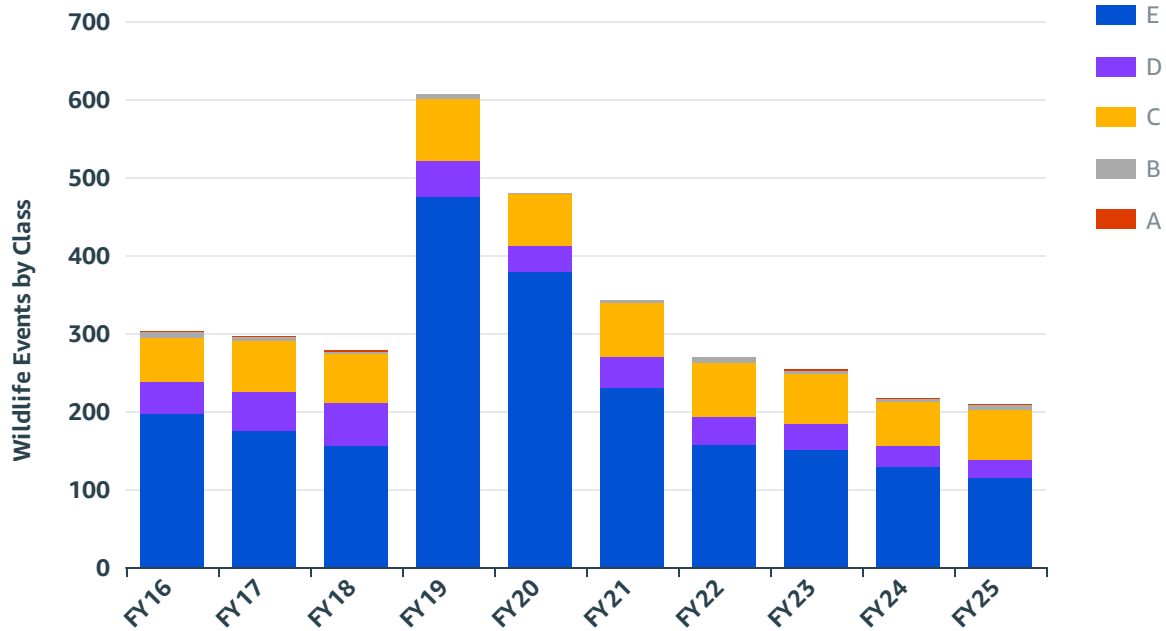

**Department of the Air Force (DAF) Bird/Wildlife Aircraft Strike Hazard (BASH) Wildlife Event Class A, B, C, & D Mishaps by Fiscal Year (FY16-FY25)**

**DAF Class A-E Wildlife Events  
FY16-FY25**

**DAF Class A-D Wildlife Events  
FY16-FY25**

Rows	A	B	C	D	E
FY16	1	8	57	41	196
FY17	1	5	65	51	174
FY18	2	2	64	54	156
FY19		6	79	46	475
FY20		1	67	34	378
FY21		3	70	39	230
FY22		7	69	37	156
FY23	2	4	65	33	150
FY24	1	3	56	28	128
FY25	1	6	65	23	114