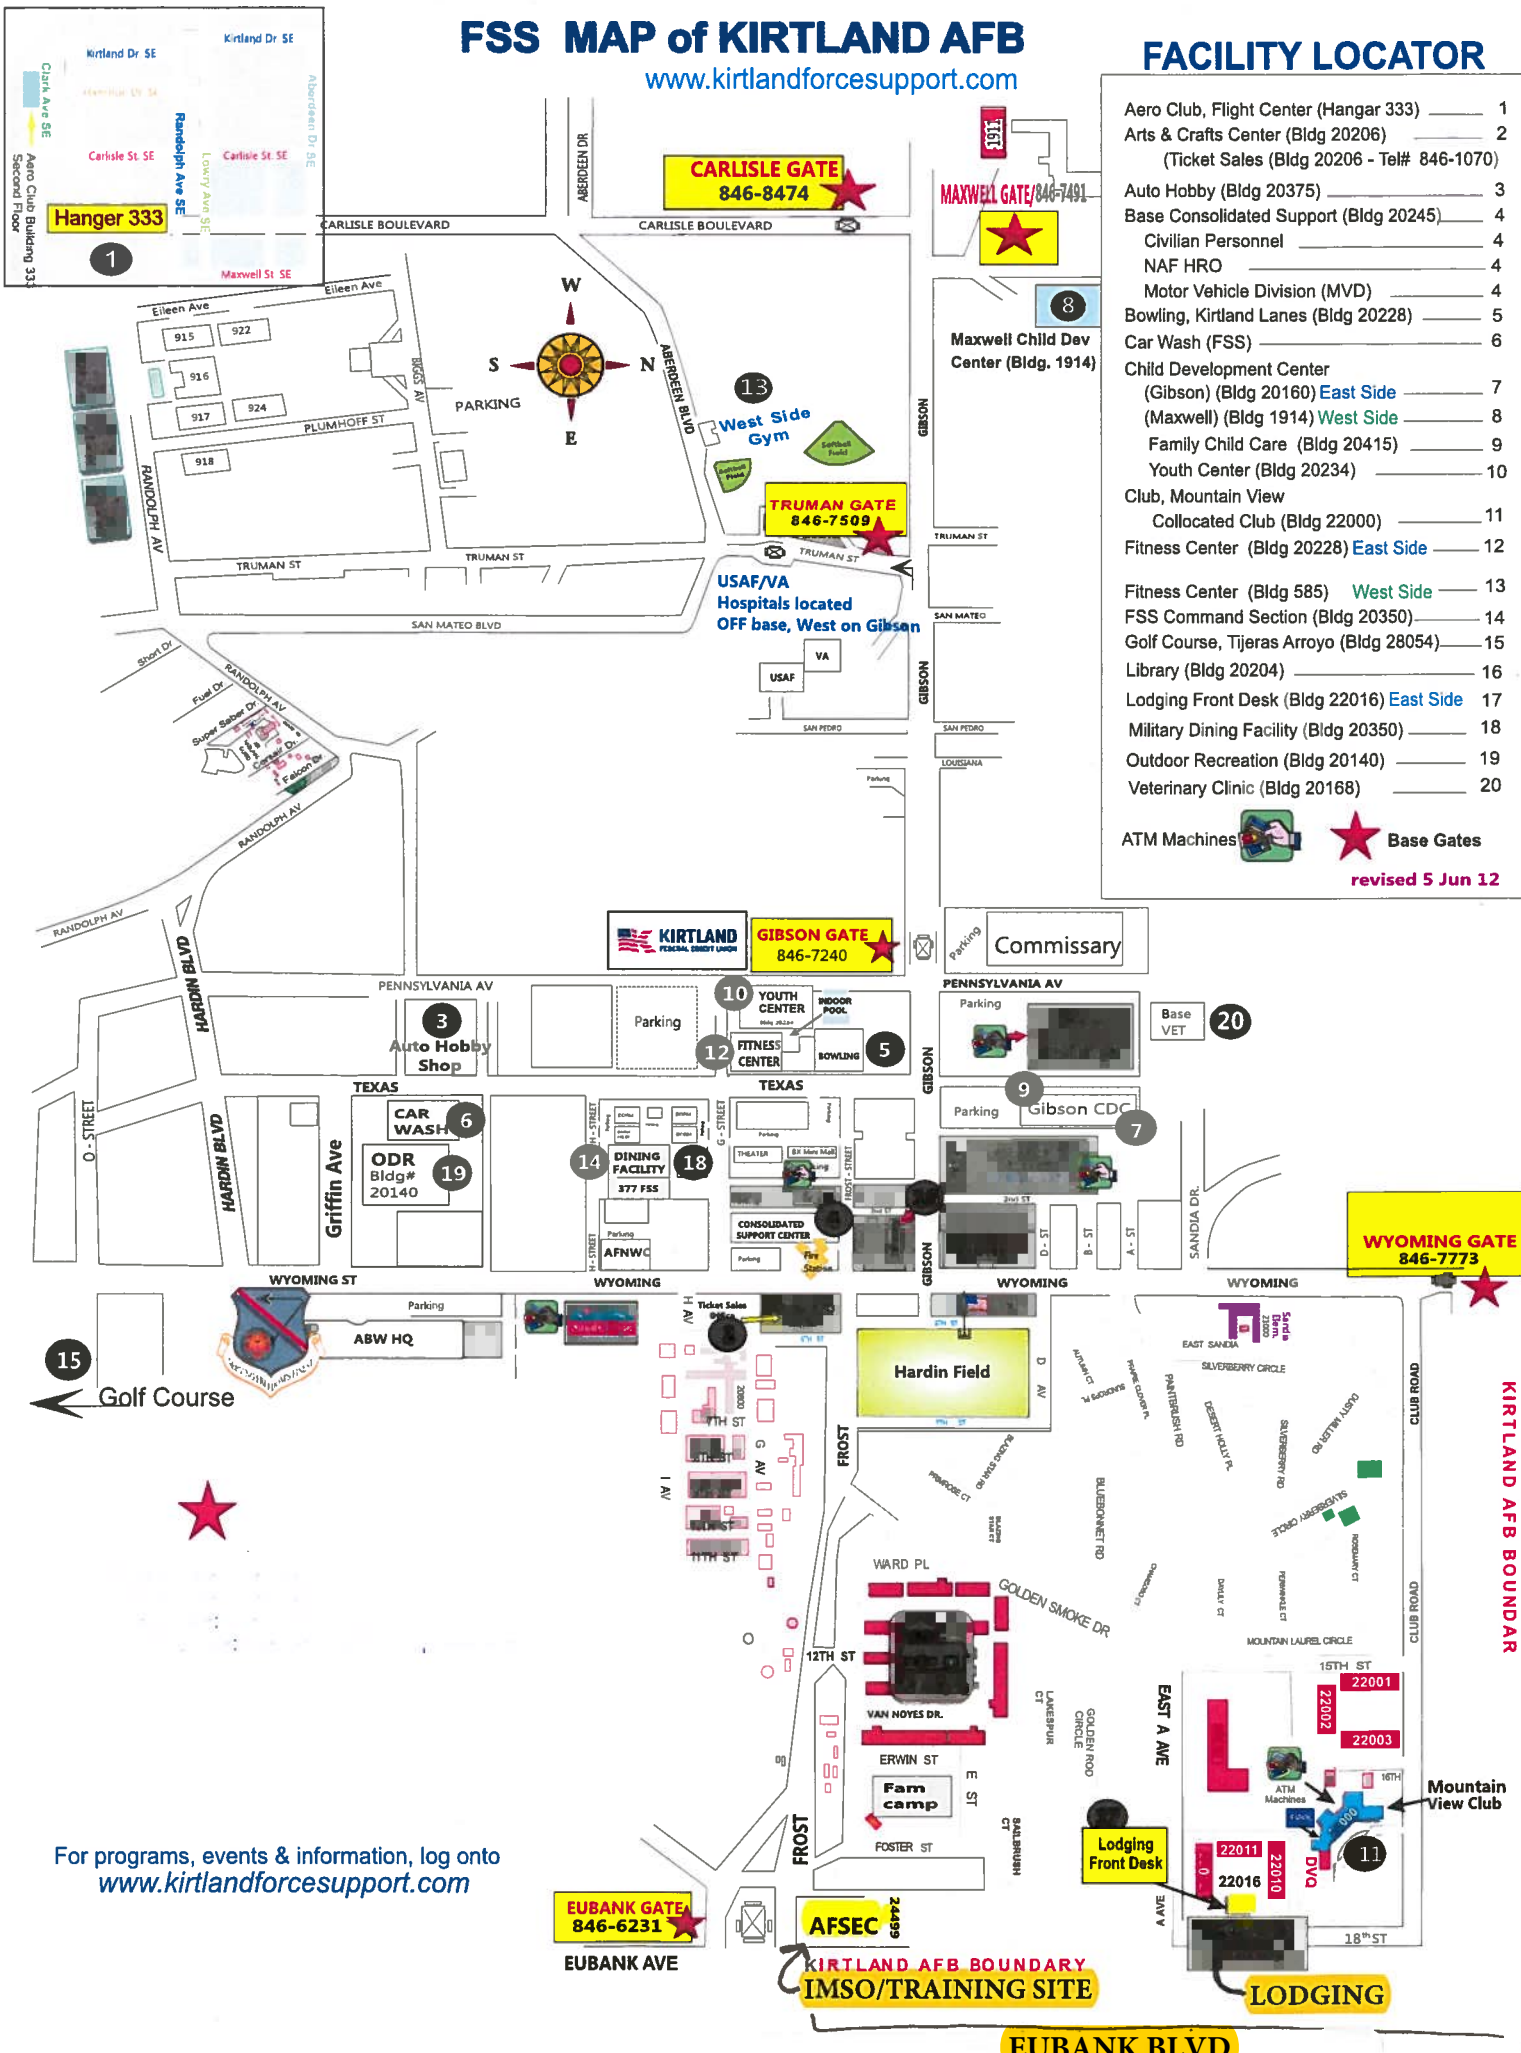

FSS MAP of KIRTLAND AFB

www.kirtlandforcesupport.com

FACILITY LOCATOR

revised 5 Jun 12

For programs, events & information, log onto www.kirtlandforcesupport.com

EUBANK BLVD